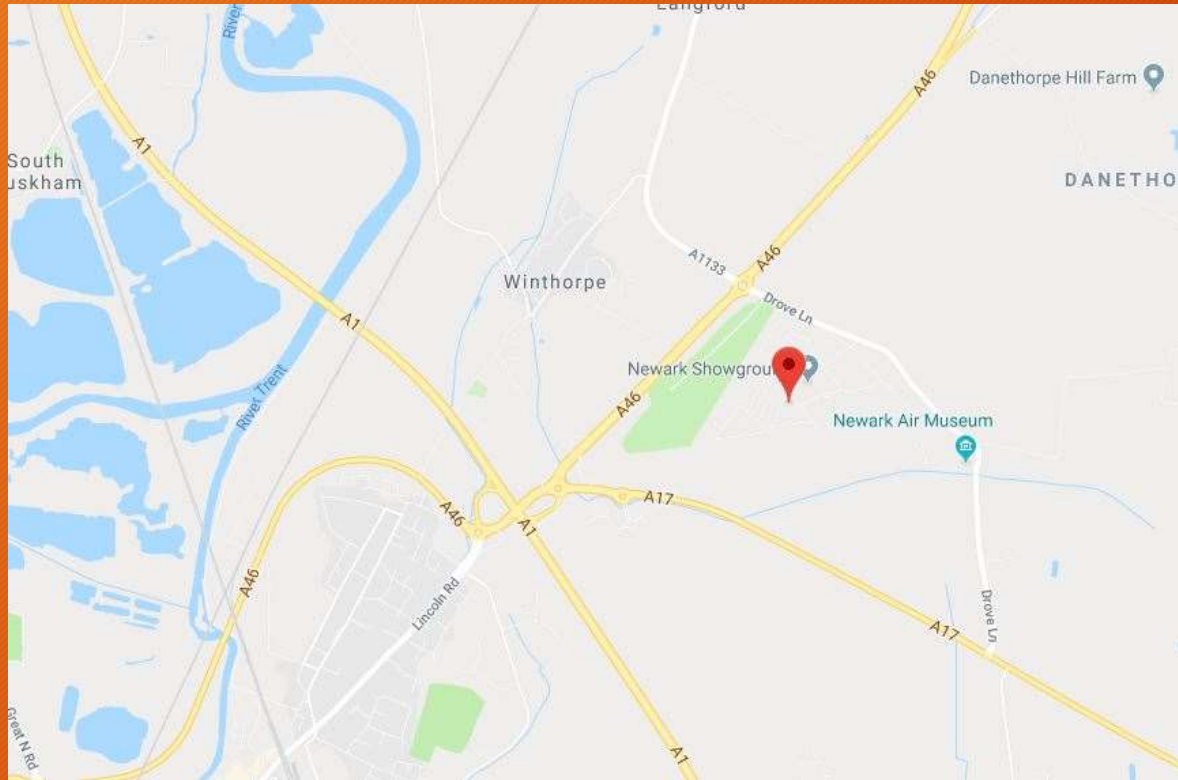

THE 2019 WORLD PAIRS

COMPETITORS ADVANCE INFORMATION

More hotels can be found on:

TRIPADVISOR

GETTING THERE

77 miles from
Birmingham
Airport

With great road and rail links, the venue is ideal. Less than five minutes from the A1, A46 and A17 in Nottinghamshire. 36 miles from M1.